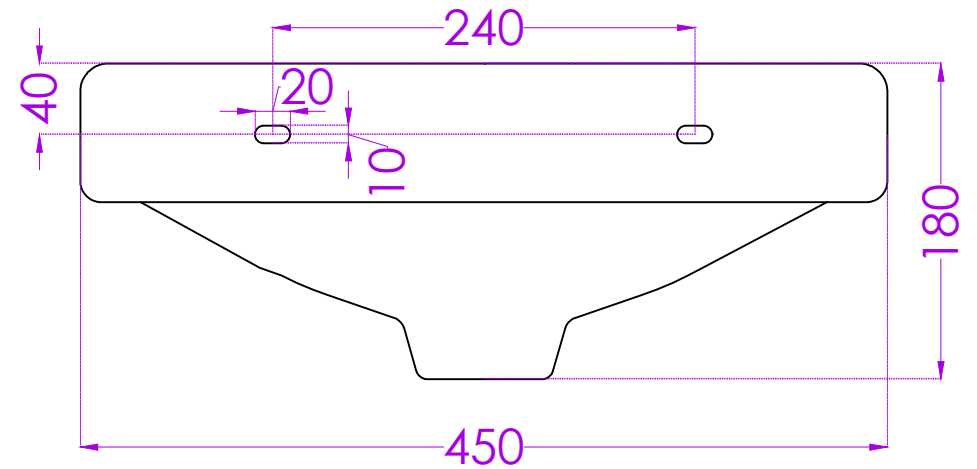

IRIS P1415PW0103

WASH BASIN

JOHNSON

PLAN

BACK