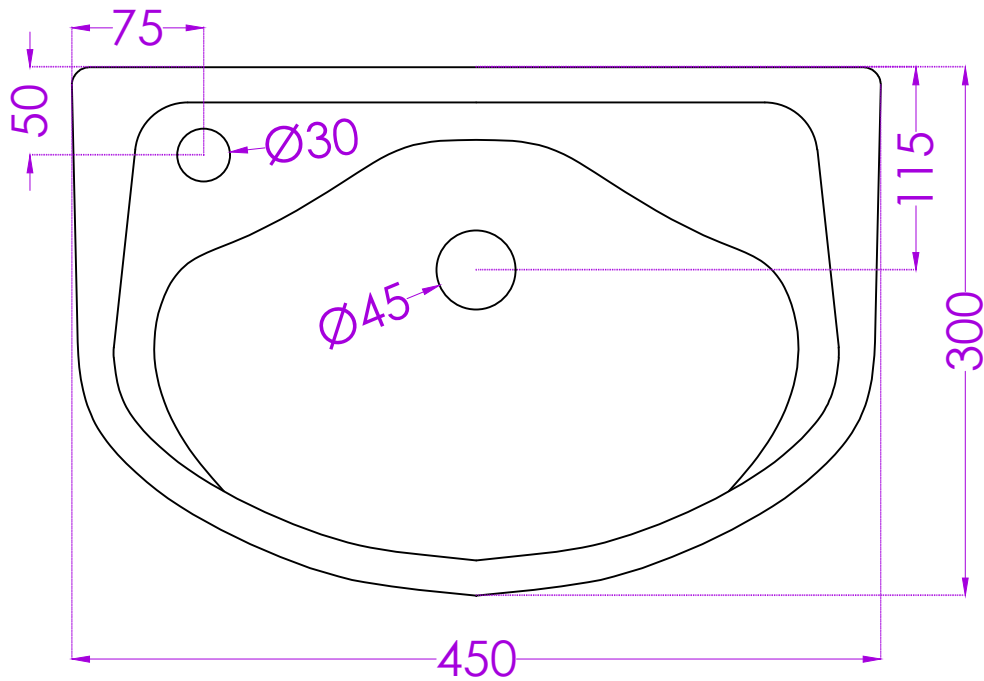

IRIS P1415PW0103

WASH BASIN

JOHNSON

PLAN

BACK